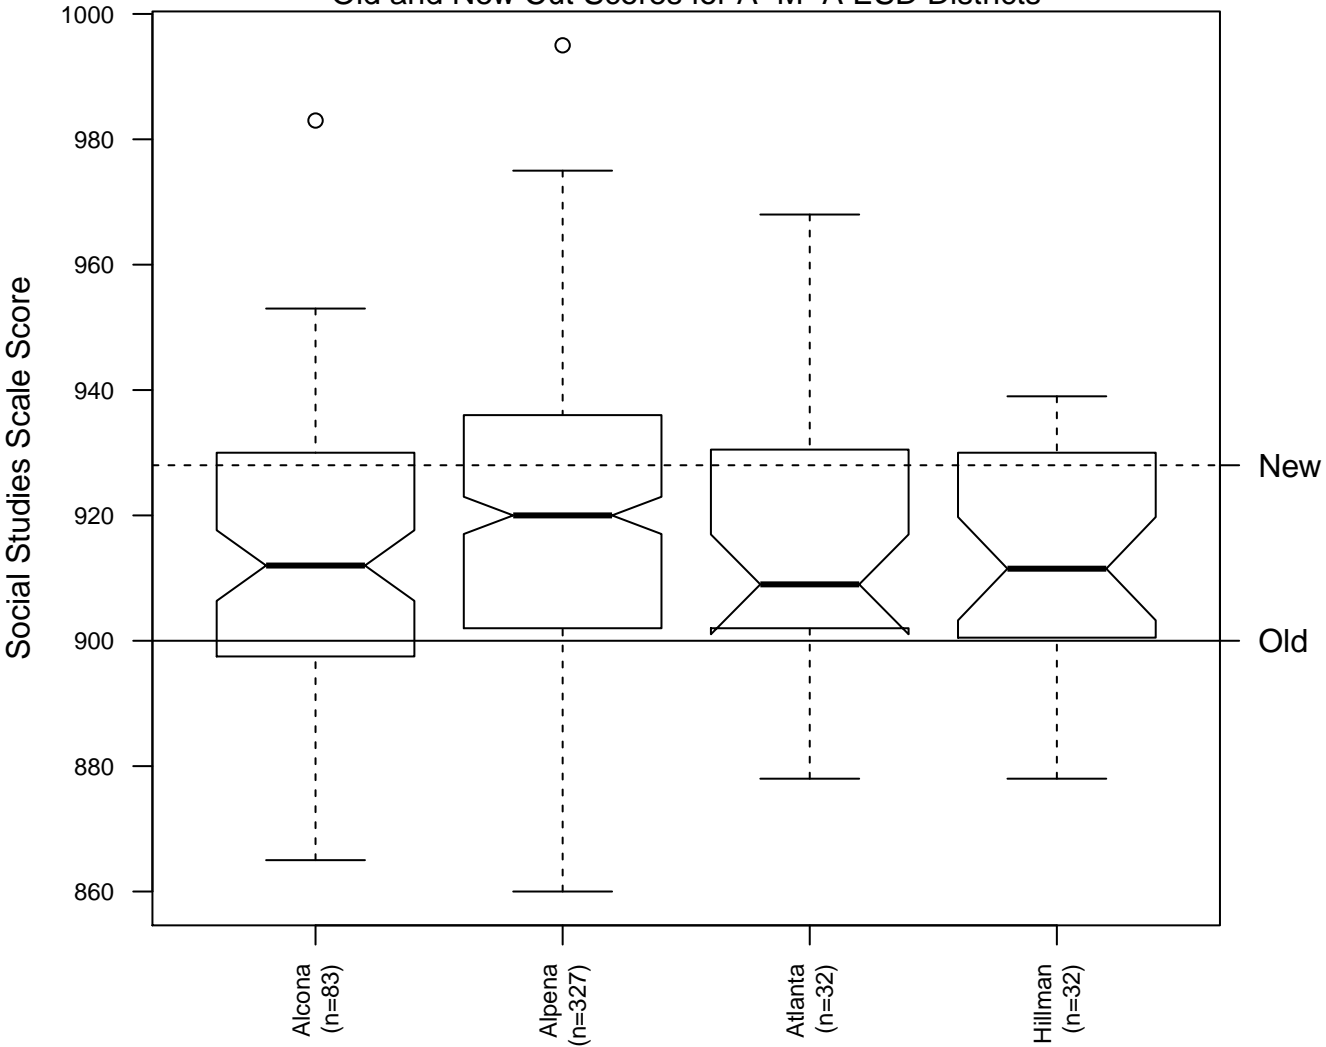

MEAP 2010 Social Studies Grade 6

Old and New Cut Scores for A-M-A ESD Districts

MEAP 2010 Social Studies Grade 9

Old and New Cut Scores for A-M-A ESD Districts

MME 2011 Social Studies Grade 11

Old and New Cut Scores for A-M-A ESD Districts