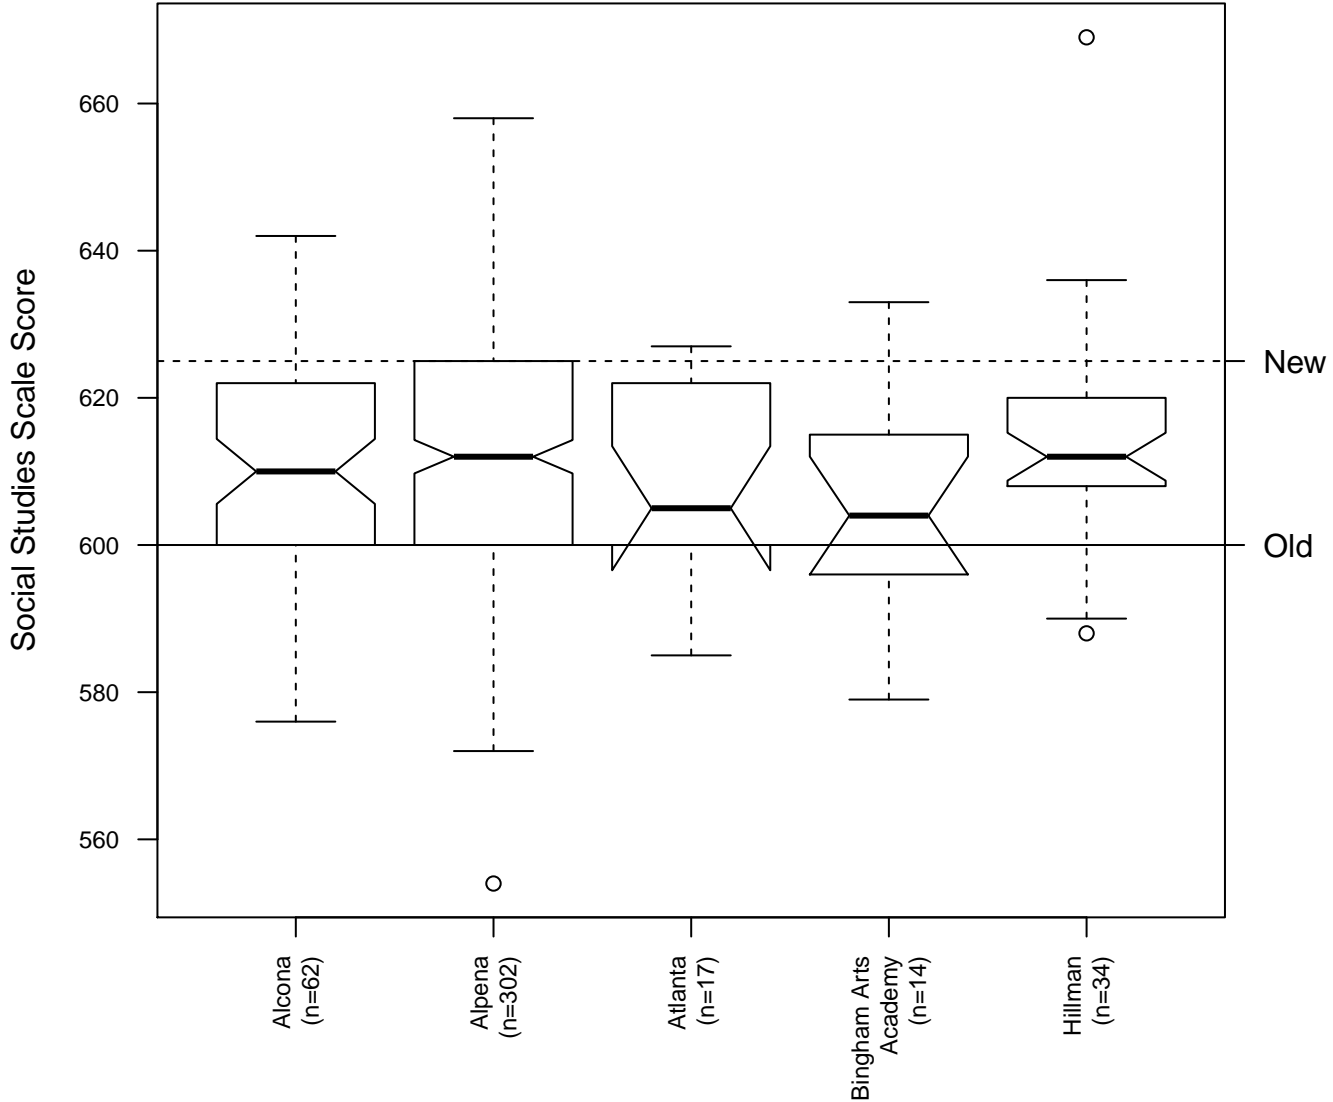

MEAP 2010 Social Studies Grade 6

Old and New Cut Scores for A-M-A ESD Districts

MEAP 2010 Social Studies Grade 9

Old and New Cut Scores for A-M-A ESD Districts

MME 2011 Social Studies Grade 11

Old and New Cut Scores for A-M-A ESD Districts