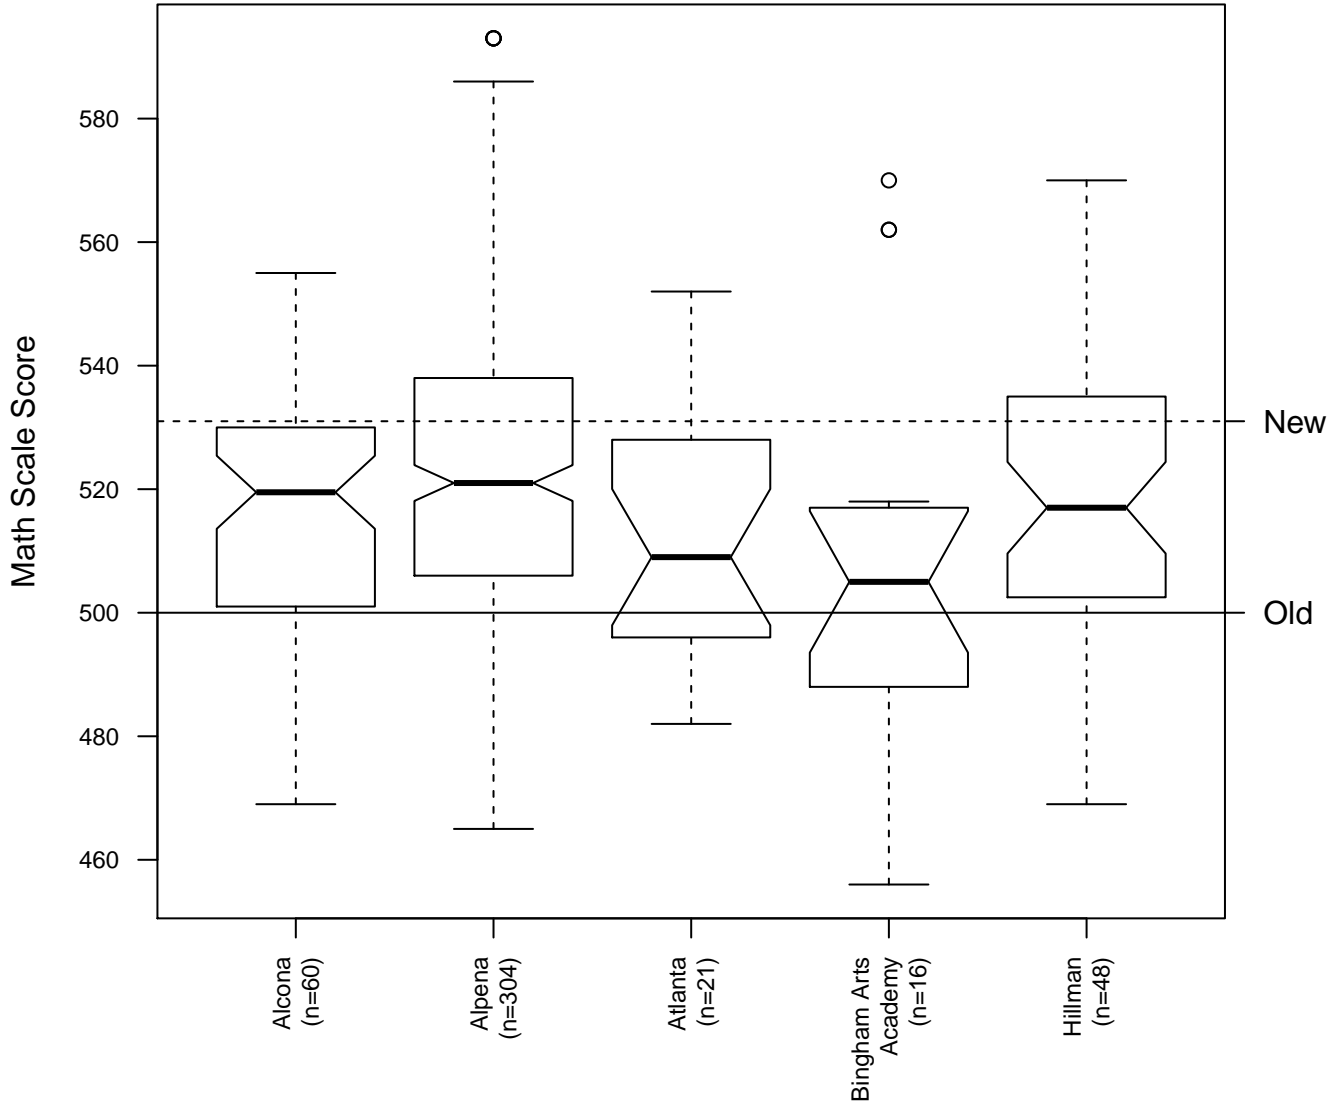

MEAP 2010 Math Grade 3

Old and New Cut Scores for A-M-A ESD Districts

MEAP 2010 Math Grade 4

Old and New Cut Scores for A-M-A ESD Districts

MEAP 2010 Math Grade 5

Old and New Cut Scores for A-M-A ESD Districts

MEAP 2010 Math Grade 6

Old and New Cut Scores for A-M-A ESD Districts

MEAP 2010 Math Grade 7

Old and New Cut Scores for A-M-A ESD Districts

MEAP 2010 Math Grade 8

Old and New Cut Scores for A-M-A ESD Districts