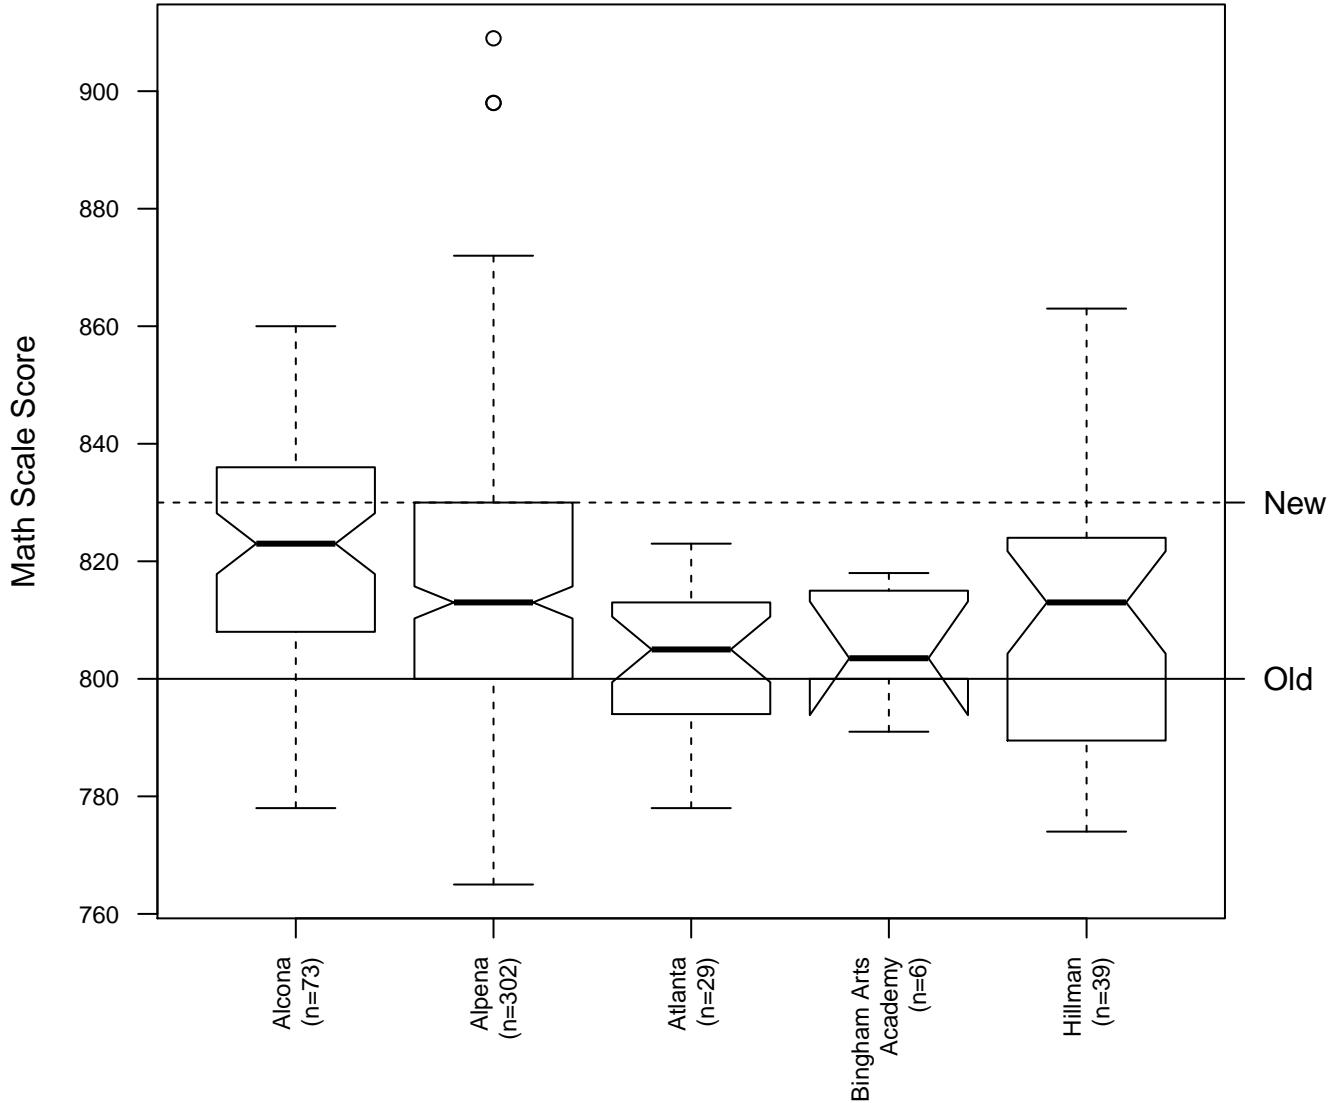

MEAP 2010 Math Grade 6

Old and New Cut Scores for A-M-A ESD Districts

MEAP 2010 Math Grade 7

Old and New Cut Scores for A-M-A ESD Districts

MEAP 2010 Math Grade 8

Old and New Cut Scores for A-M-A ESD Districts

MME 2011 Math Grade 11

Old and New Cut Scores for A-M-A ESD Districts