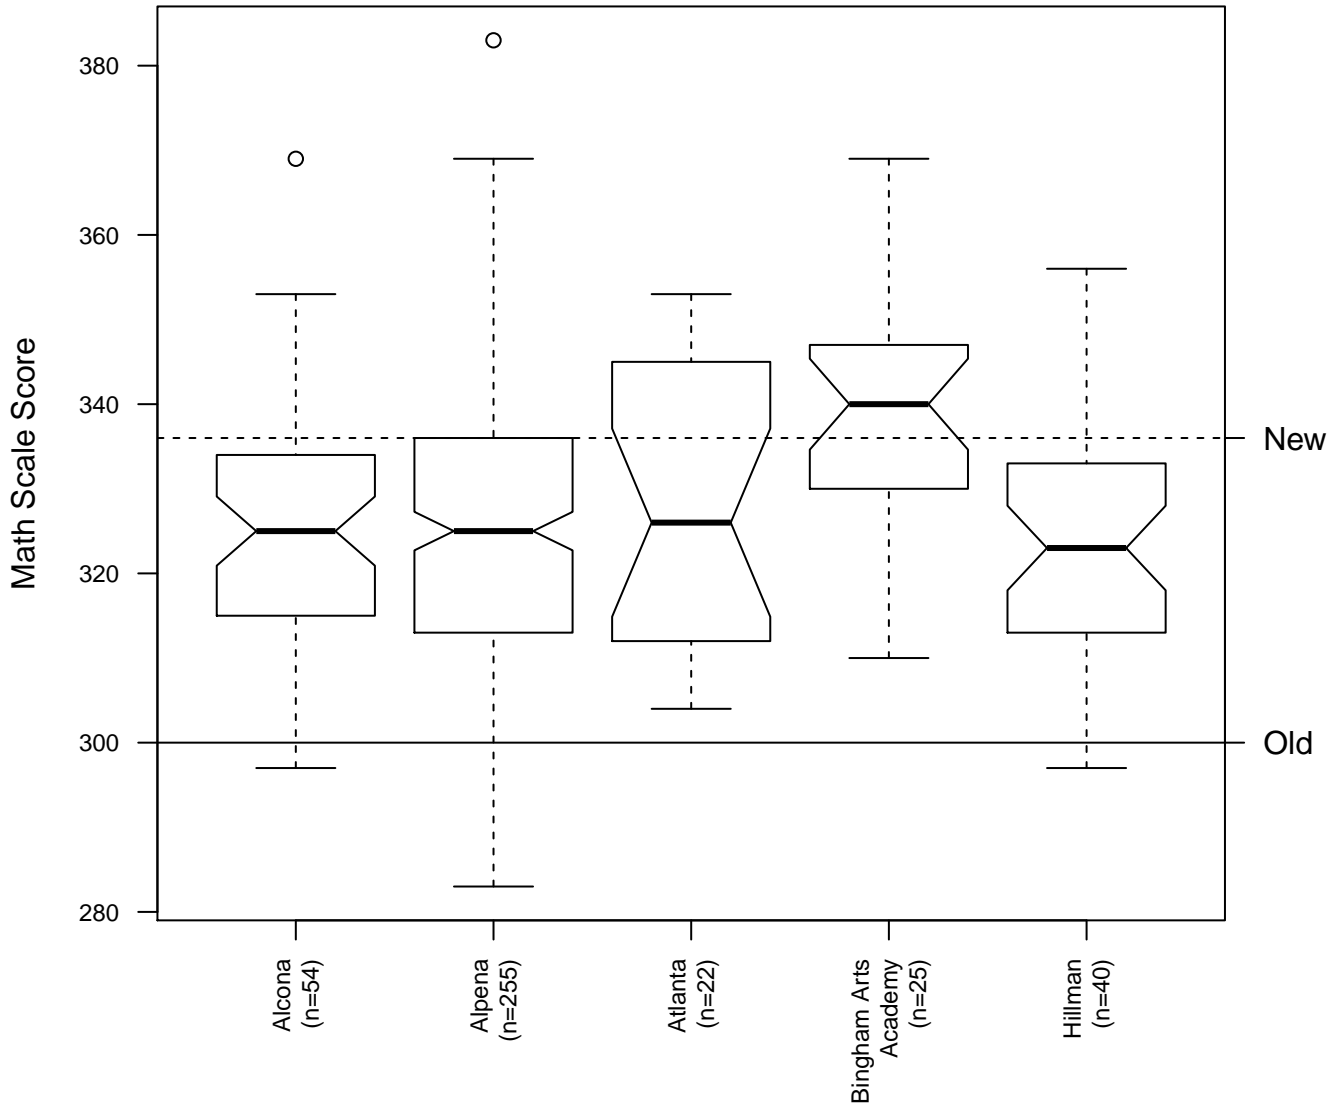

MEAP 2010 Math Grade 3

Old and New Cut Scores for A-M-A ESD Districts

MEAP 2010 Math Grade 4

Old and New Cut Scores for A-M-A ESD Districts

MEAP 2010 Math Grade 5

Old and New Cut Scores for A-M-A ESD Districts

MEAP 2010 Math Grade 6

Old and New Cut Scores for A-M-A ESD Districts

MEAP 2010 Math Grade 7

Old and New Cut Scores for A-M-A ESD Districts

MEAP 2010 Math Grade 8

Old and New Cut Scores for A-M-A ESD Districts