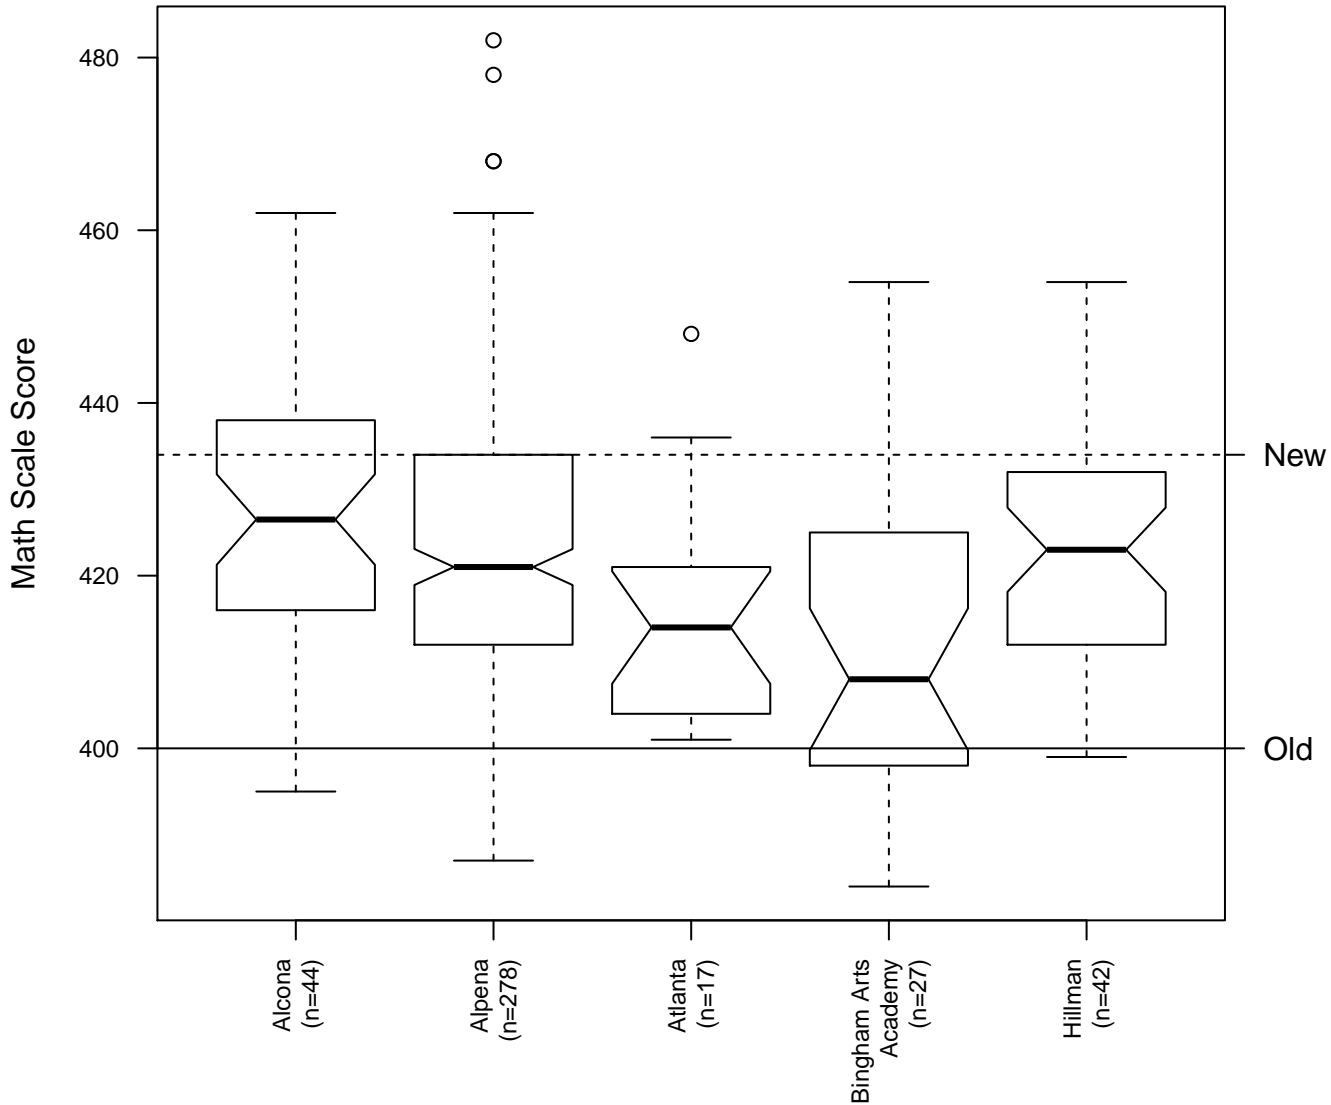

MEAP 2010 Math Grade 3

Old and New Cut Scores for A-M-A ESD Districts

MEAP 2010 Math Grade 4

Old and New Cut Scores for A-M-A ESD Districts

MEAP 2010 Math Grade 5

Old and New Cut Scores for A-M-A ESD Districts

MEAP 2010 Math Grade 6

Old and New Cut Scores for A-M-A ESD Districts

MEAP 2010 Math Grade 7

Old and New Cut Scores for A-M-A ESD Districts

MEAP 2010 Math Grade 8

Old and New Cut Scores for A-M-A ESD Districts